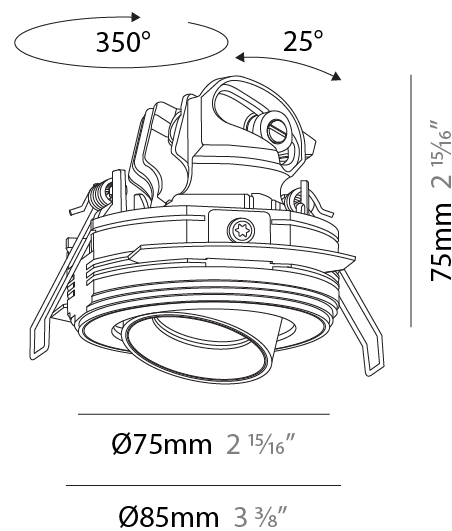

GENERAL

Series: Invader Compact
Subseries: Invader Compact Adjustable
Partner: Prolicht
Division: Architectural
Installation: Trimless
Product Type: Downlight
Mounting Location: Ceiling
Light Distribution: Downlight

PHYSICAL

Aperture Sizes - Downlights: 1"
Shape: Round
Diameter (mm): 75
Diameter (in): 2 ¹⁵/₁₆
Height (mm): 75
Height (in): 2 ¹⁵/₁₆
Ceiling Thickness (mm): 10 / 12 / 15
Ceiling Thickness (in): 3/8 or 1/2 or 9/16
Min. Recessing Depth (mm): 85
Min. Recessing Depth (in): 3 ³/₈
Fixture Finish: SSR / BKV / CWI / CRY / HAB / UFT / ITA / RUA / FTG / MYG / LOD / PUS / FRO / FUP / KIA / POP / BLS / SPG / MEY / GOH / CHC / COM / ABZ / JAG / OBR / MOS / ROR
Fixture Material: Aluminum
Cut-out Measurements: D. 86mm / 3 3/8"

ELECTRICAL

Lamp Type: LED (Zhaga Standard)
Input Wattage (W): 11
Total Output Wattage (W): 10
Dimming: Dali Dimming
Driver Included: No
Driver Location: Recessed Housing
Driver Type: Constant Current - 120Vac
Housing: See Components
Input Voltage (V): 120
Constant Current (MA): 250

LED

Number of LEDs: 1
Color Temperature (°K): Warm Dim
Max. Delivered Lumen (lm): 862
Nominal Lumen (lm): 1004
CRI: >90 CRI
Lamp Life (hrs): 50000

OPTICAL

Reflector: 24 / 40 / 54
Adjustability: Rotational 350° / Tilt 25°

RATINGS AND CERTIFICATIONS

Certified By: Certified for North American Standards
IP rating: IP40