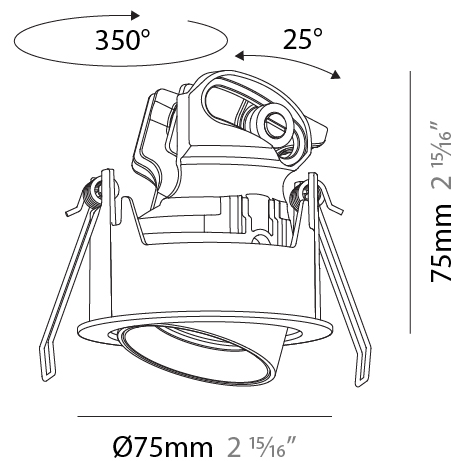

GENERAL

Series: Invader Compact
Subseries: Invader Compact Adjustable
Partner: Prolicht
Division: Architectural
Installation: Recessed
Product Type: Downlight
Mounting Location: Ceiling
Light Distribution: Downlight

PHYSICAL

Aperture Sizes - Downlights: 1"
Shape: Round
Diameter (mm): 75
Diameter (in): 2 ¹⁵/₁₆"
Height (mm): 75
Height (in): 2 ¹⁵/₁₆"
Ceiling Thickness (mm): 1 - 25
Ceiling Thickness (in): 1/16 - 1
Min. Recessing Depth (mm): 85
Min. Recessing Depth (in): 3 ³/₈"
Fixture Finish: SSR / BKV / CWI / HAB / UFT / ITA / RUA / FTG / MYG / LOD / PUS / FRO / FUP / KIA / POP / BLS / SPG / MEY / GOH / CHC / COM / ABZ / JAG / OBR / MOS / ROR
Fixture Material: Aluminum
Cut-out Measurements: D. 68mm / 2 11/16"

ELECTRICAL

Lamp Type: LED (Zhaga Standard)
Input Wattage (W): 11
Total Output Wattage (W): 10
Dimming: Dali Dimming
Driver Included: No
Driver Location: Recessed Housing
Driver Type: Constant Current - 120Vac
Housing: See Components
Input Voltage (V): 120
Constant Current (MA): 250

LED

Number of LEDs: 1
Color Temperature (°K): Warm Dim
Max. Delivered Lumen (lm): 862
Nominal Lumen (lm): 1004
CRI: >90 CRI
Lamp Life (hrs): 50000

OPTICAL

Reflector: 24 / 40 / 54
Adjustability: Rotational 350° / Tilt 25°

RATINGS AND CERTIFICATIONS

Certified By: Certified for North American Standards
IP rating: IP40